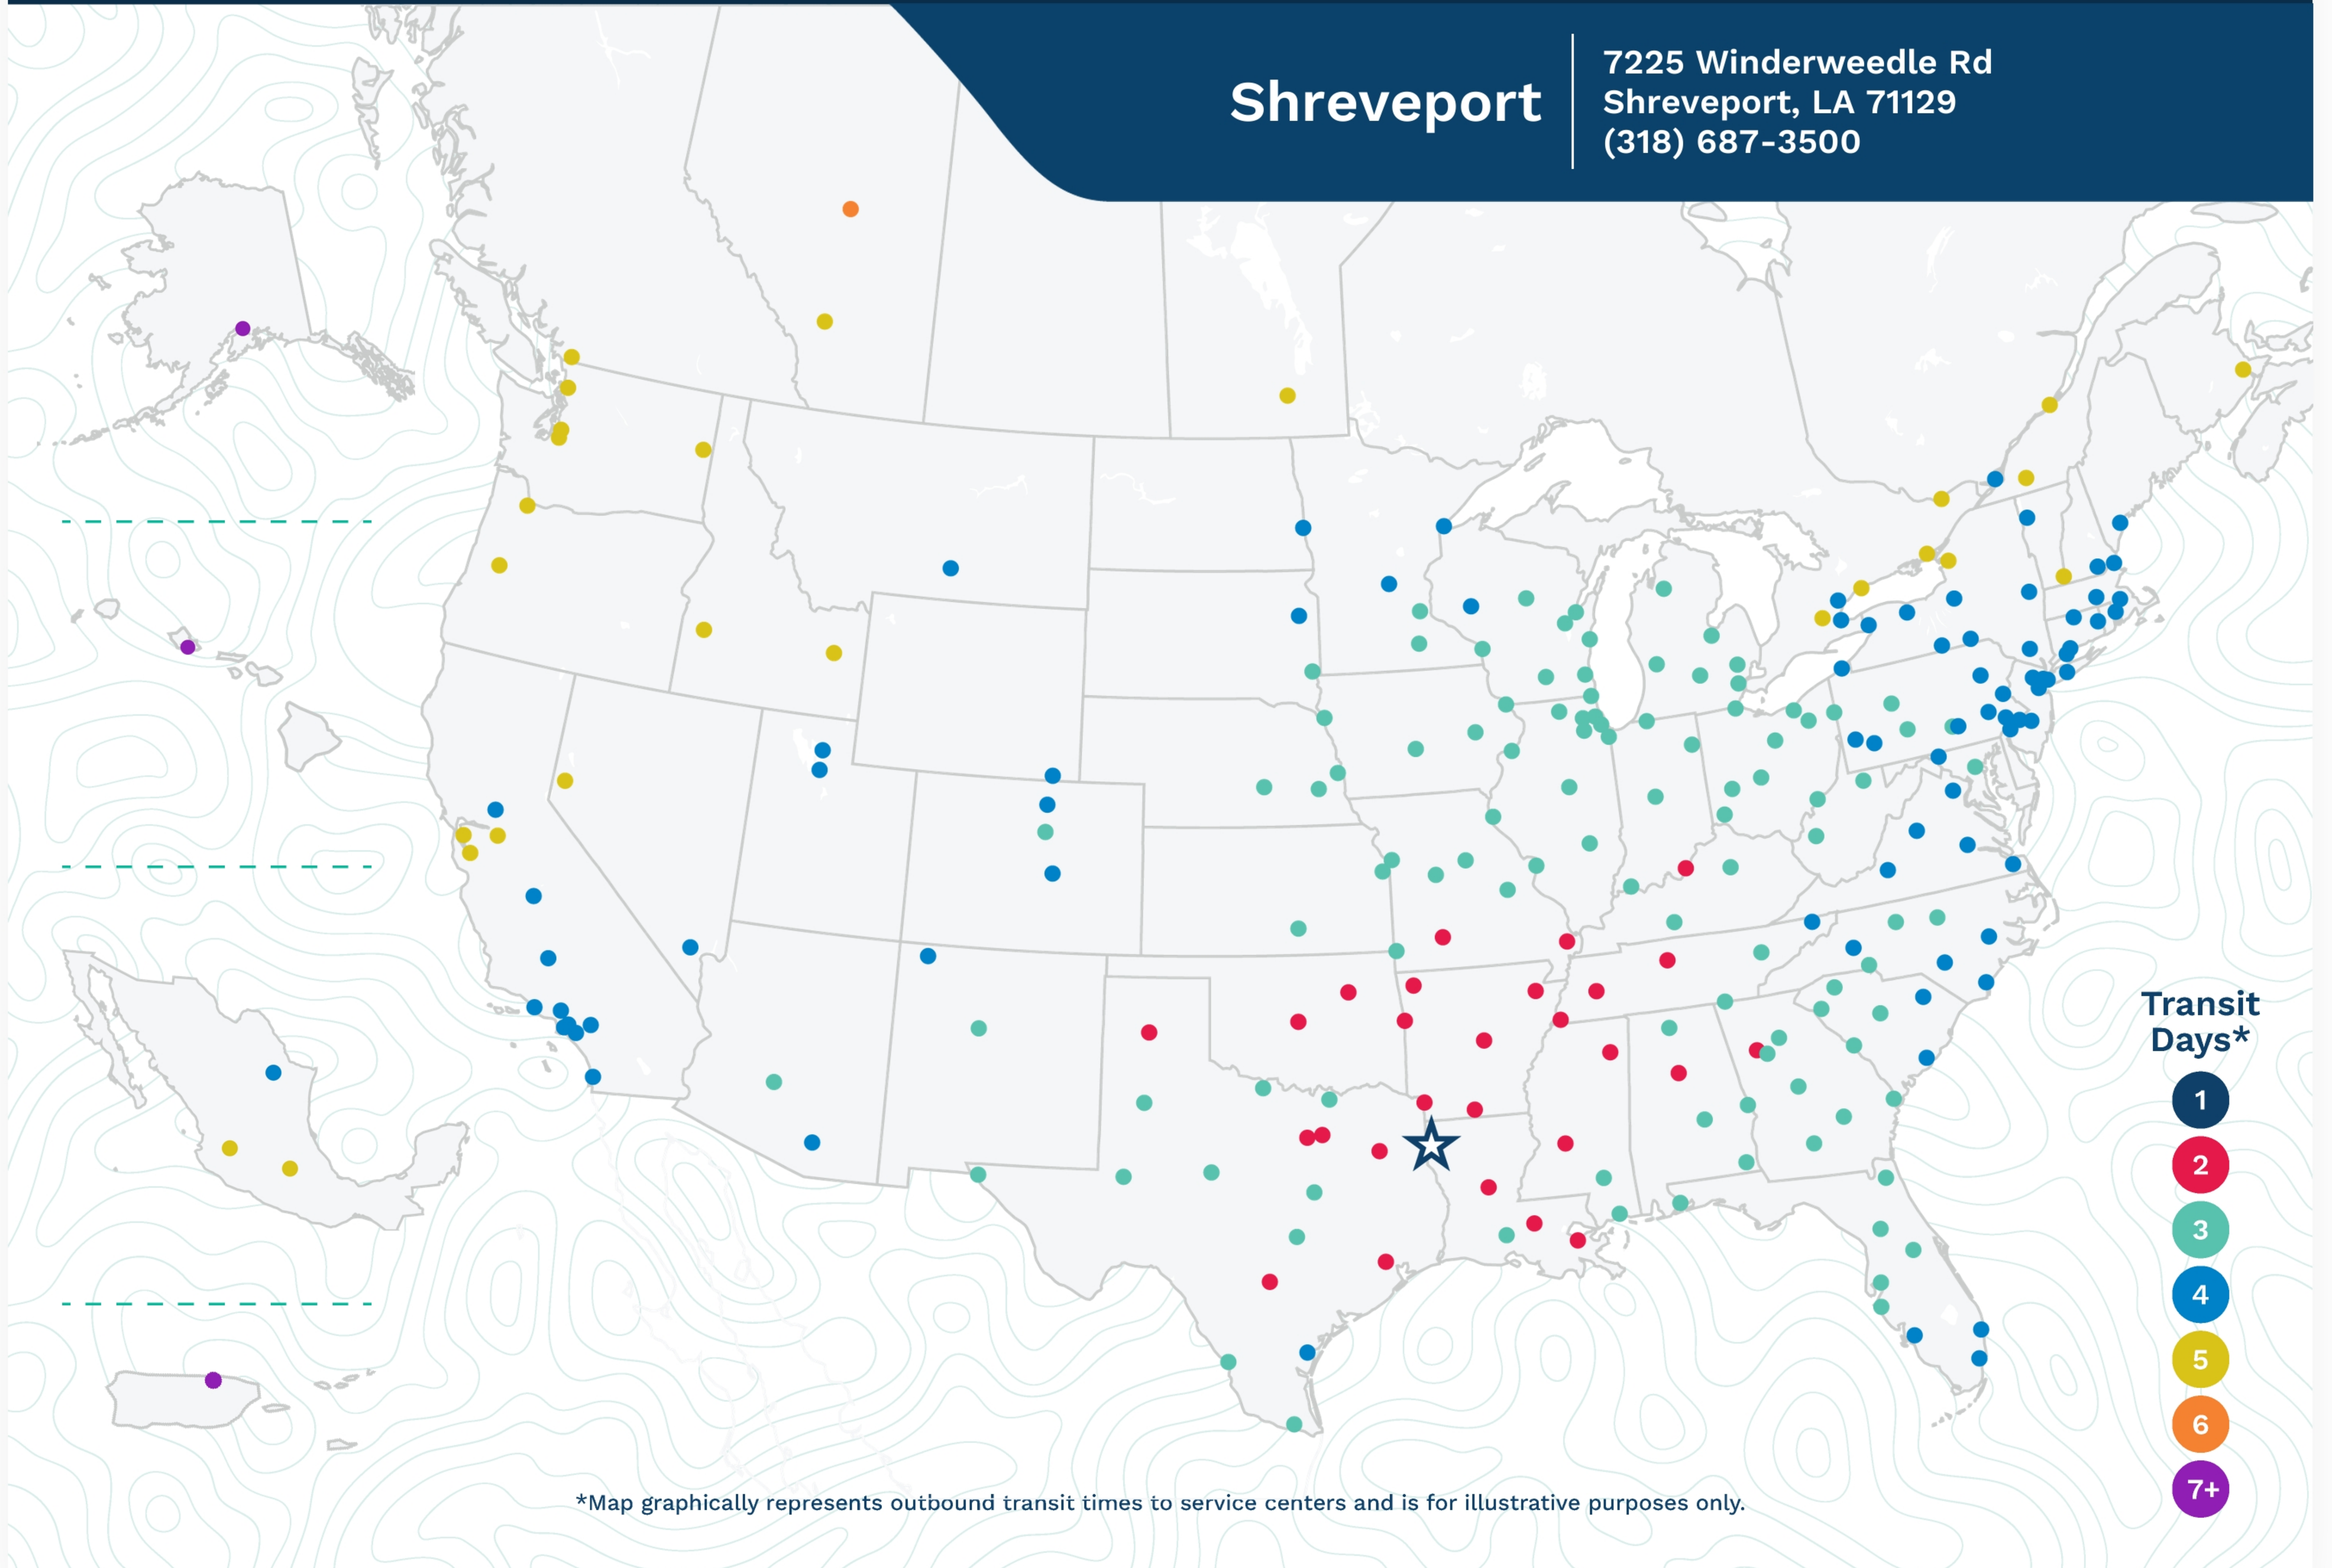

Advertised Transit Times

via the ABF Freight® Network

Shreveport

7225 Winderweedle Rd
Shreveport, LA 71129
(318) 687-3500

*Map graphically represents outbound transit times to service centers and is for illustrative purposes only.