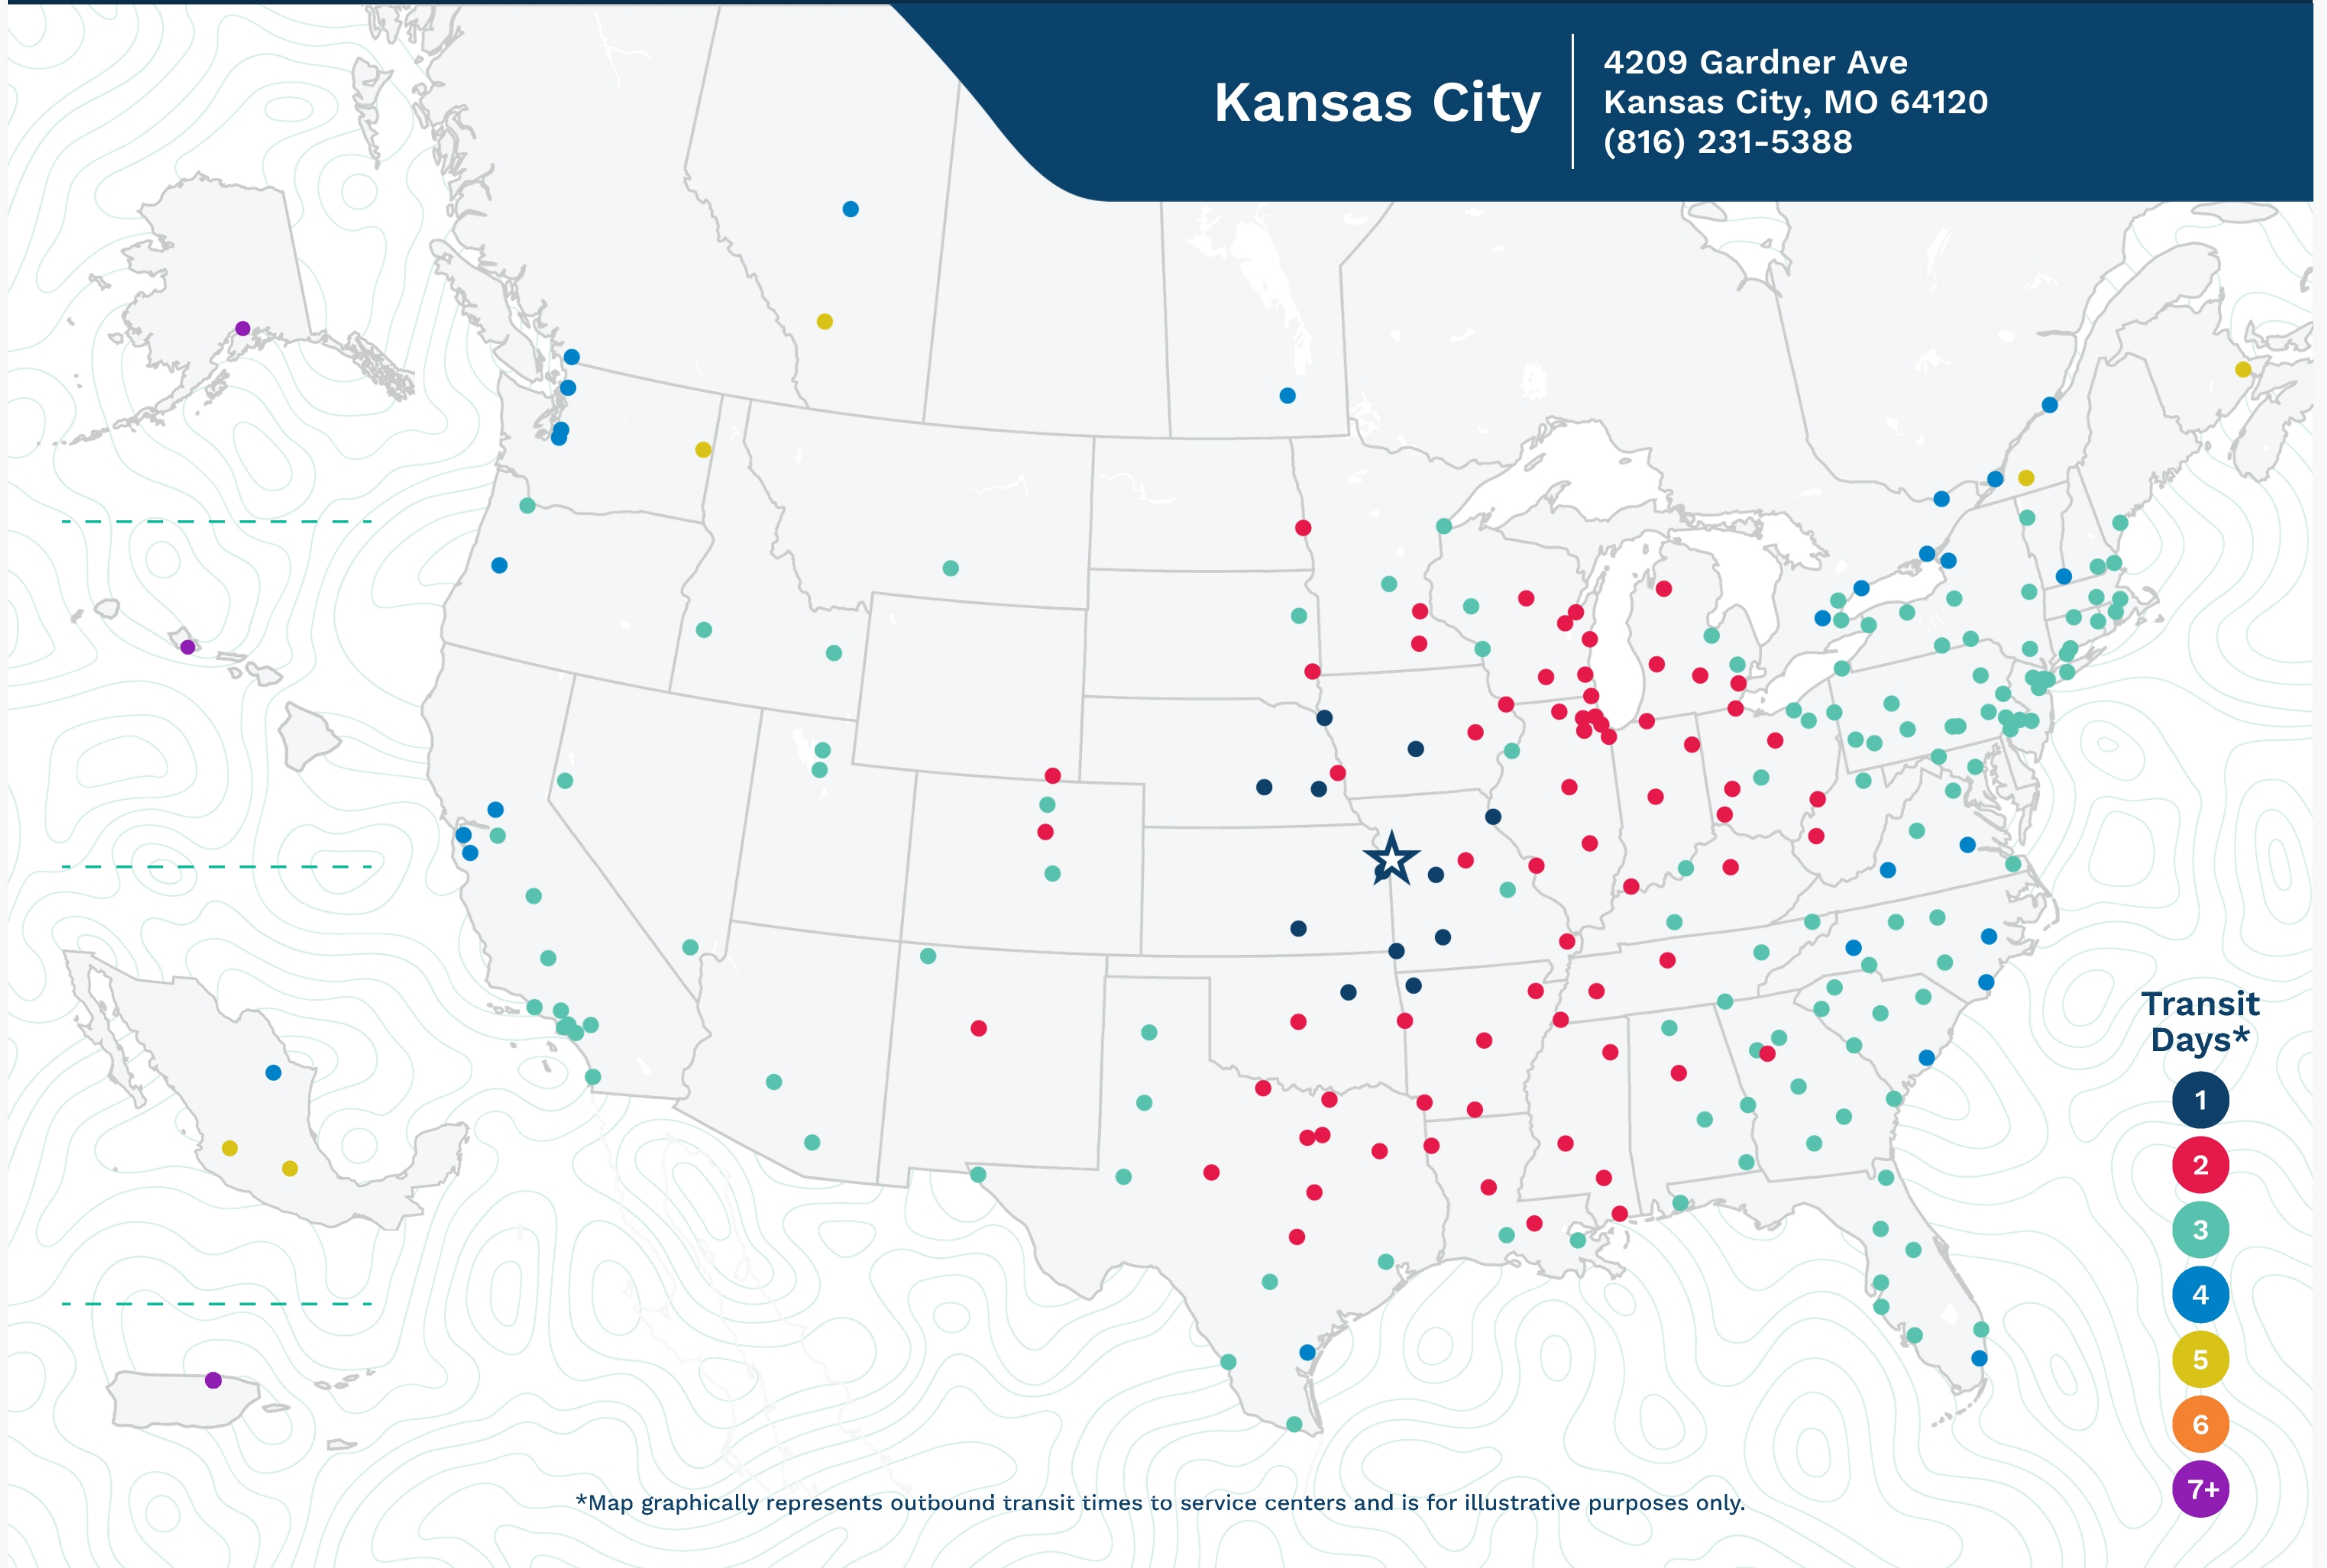

Advertised Transit Times

via the ABF Freight® Network

Kansas City

4209 Gardner Ave
Kansas City, MO 64120
(816) 231-5388

*Map graphically represents outbound transit times to service centers and is for illustrative purposes only.