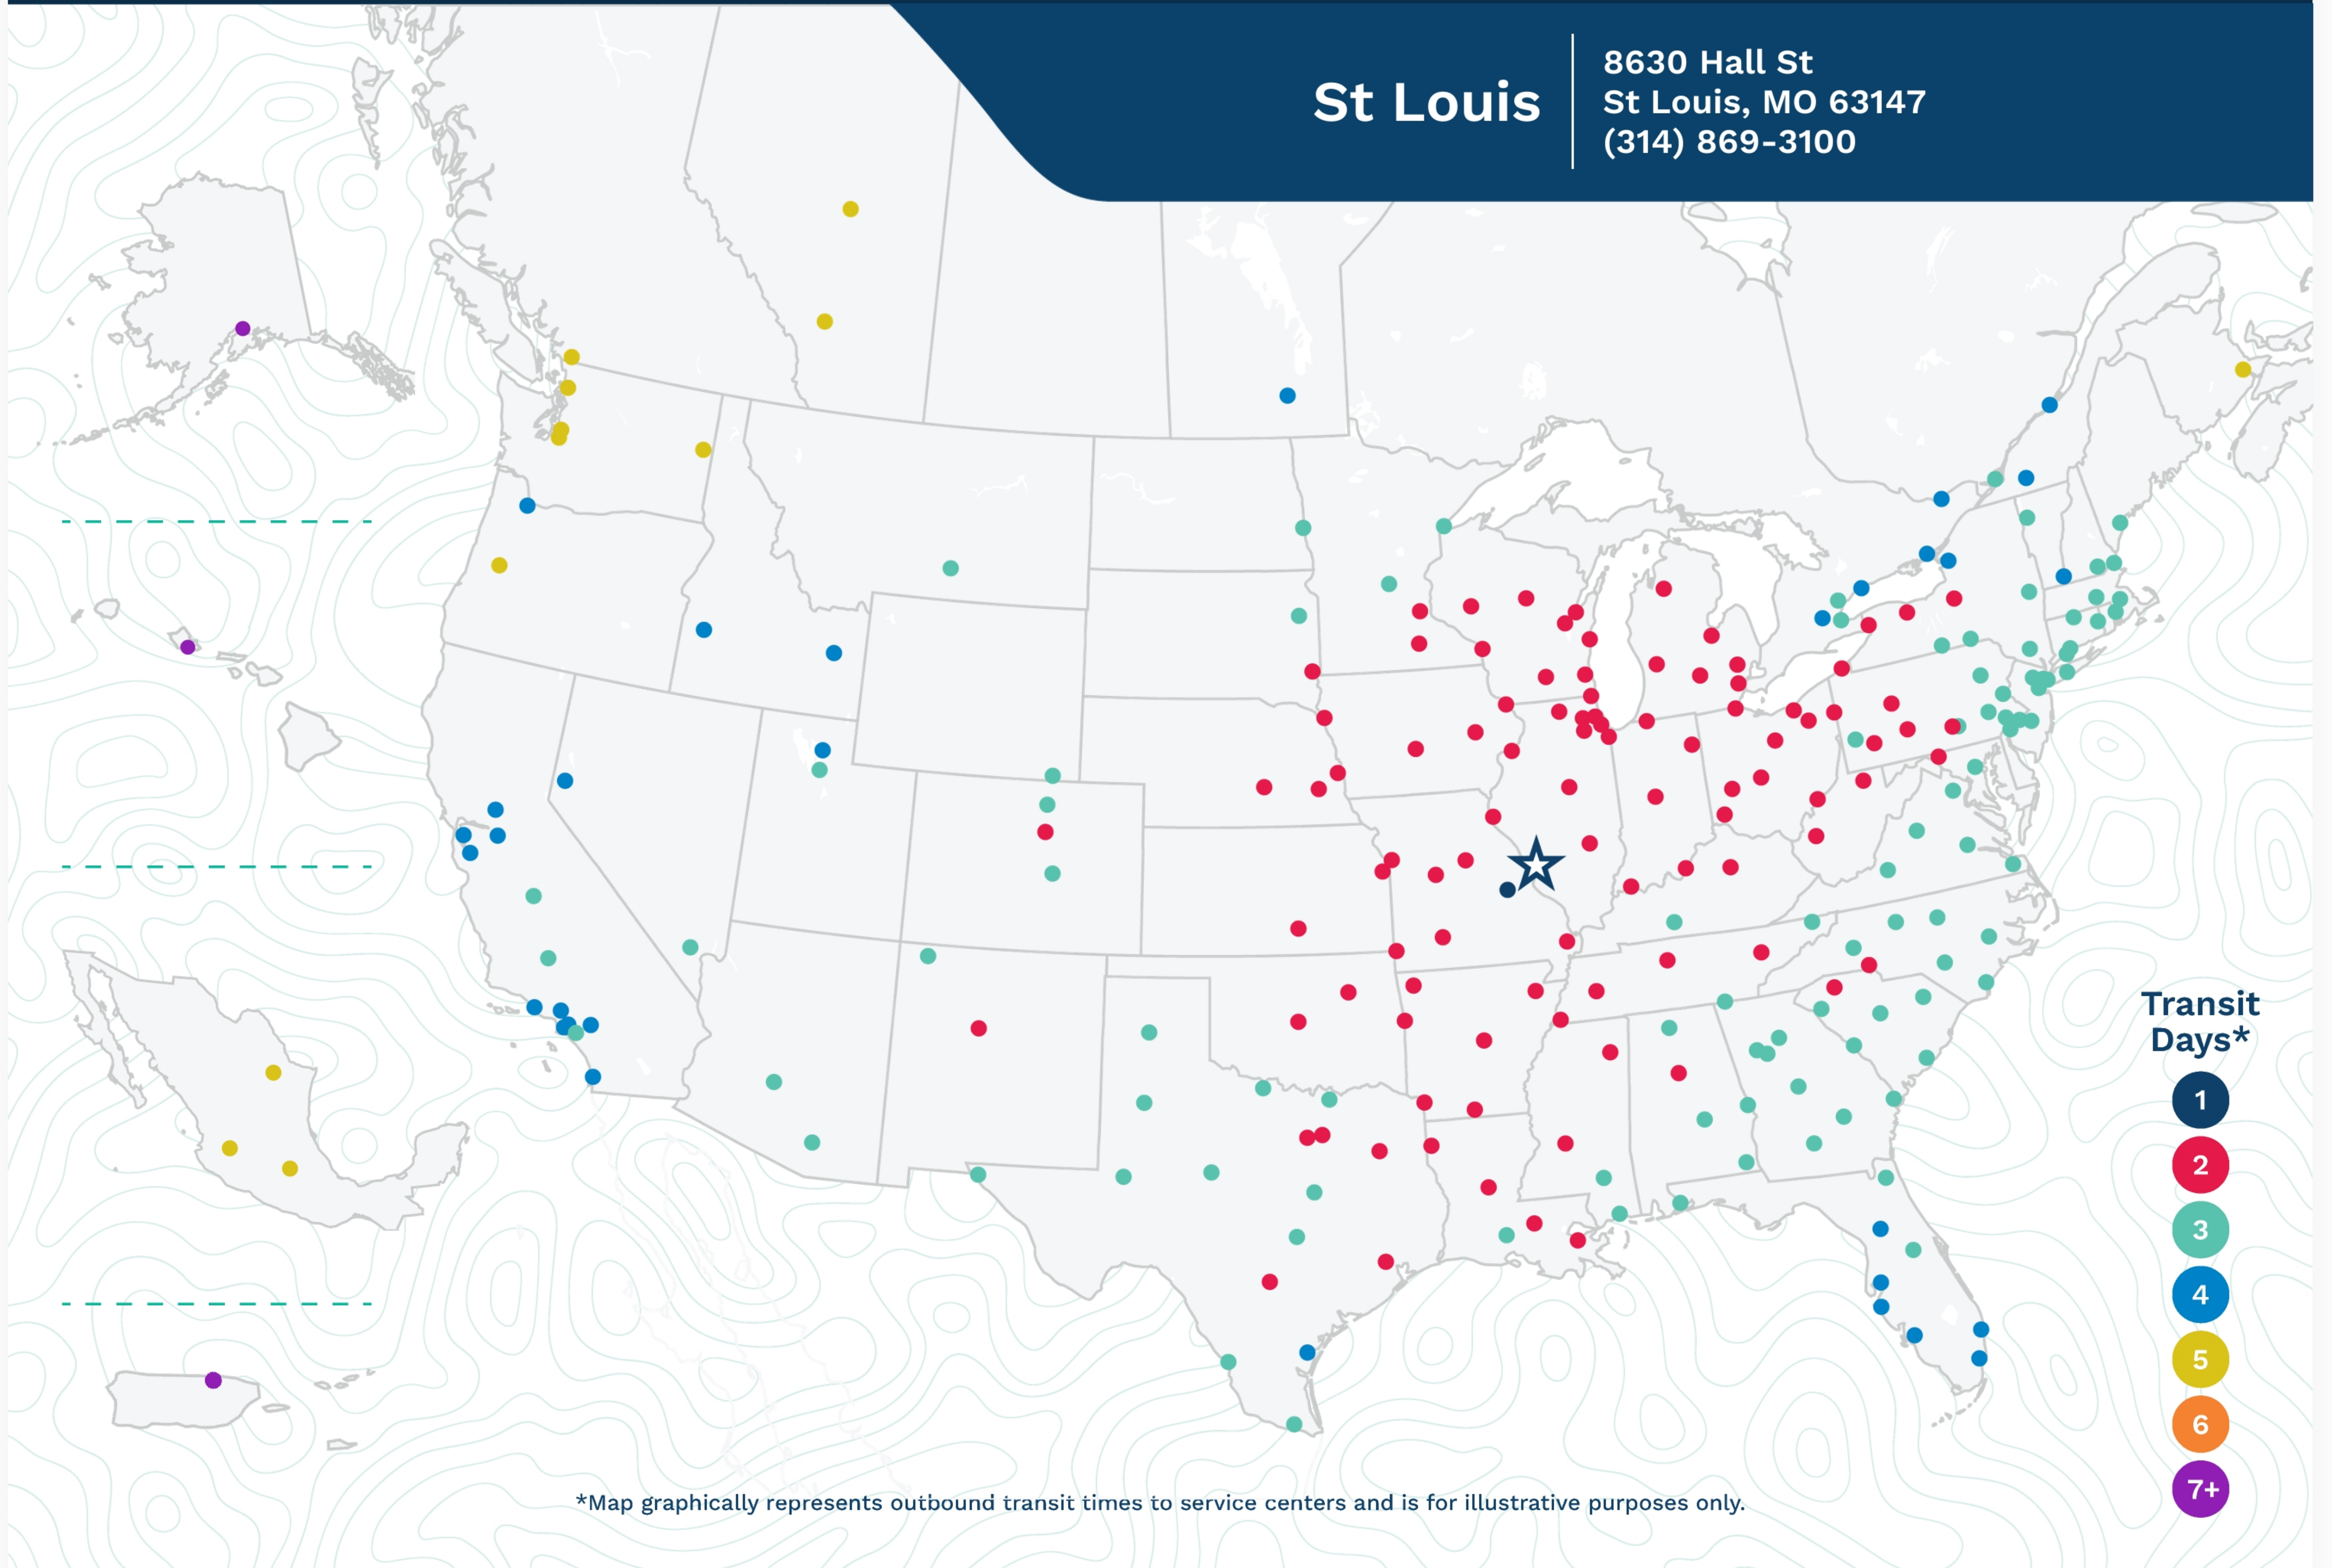

St Louis

8630 Hall St
St Louis, MO 63147
(314) 869-3100

*Map graphically represents outbound transit times to service centers and is for illustrative purposes only.