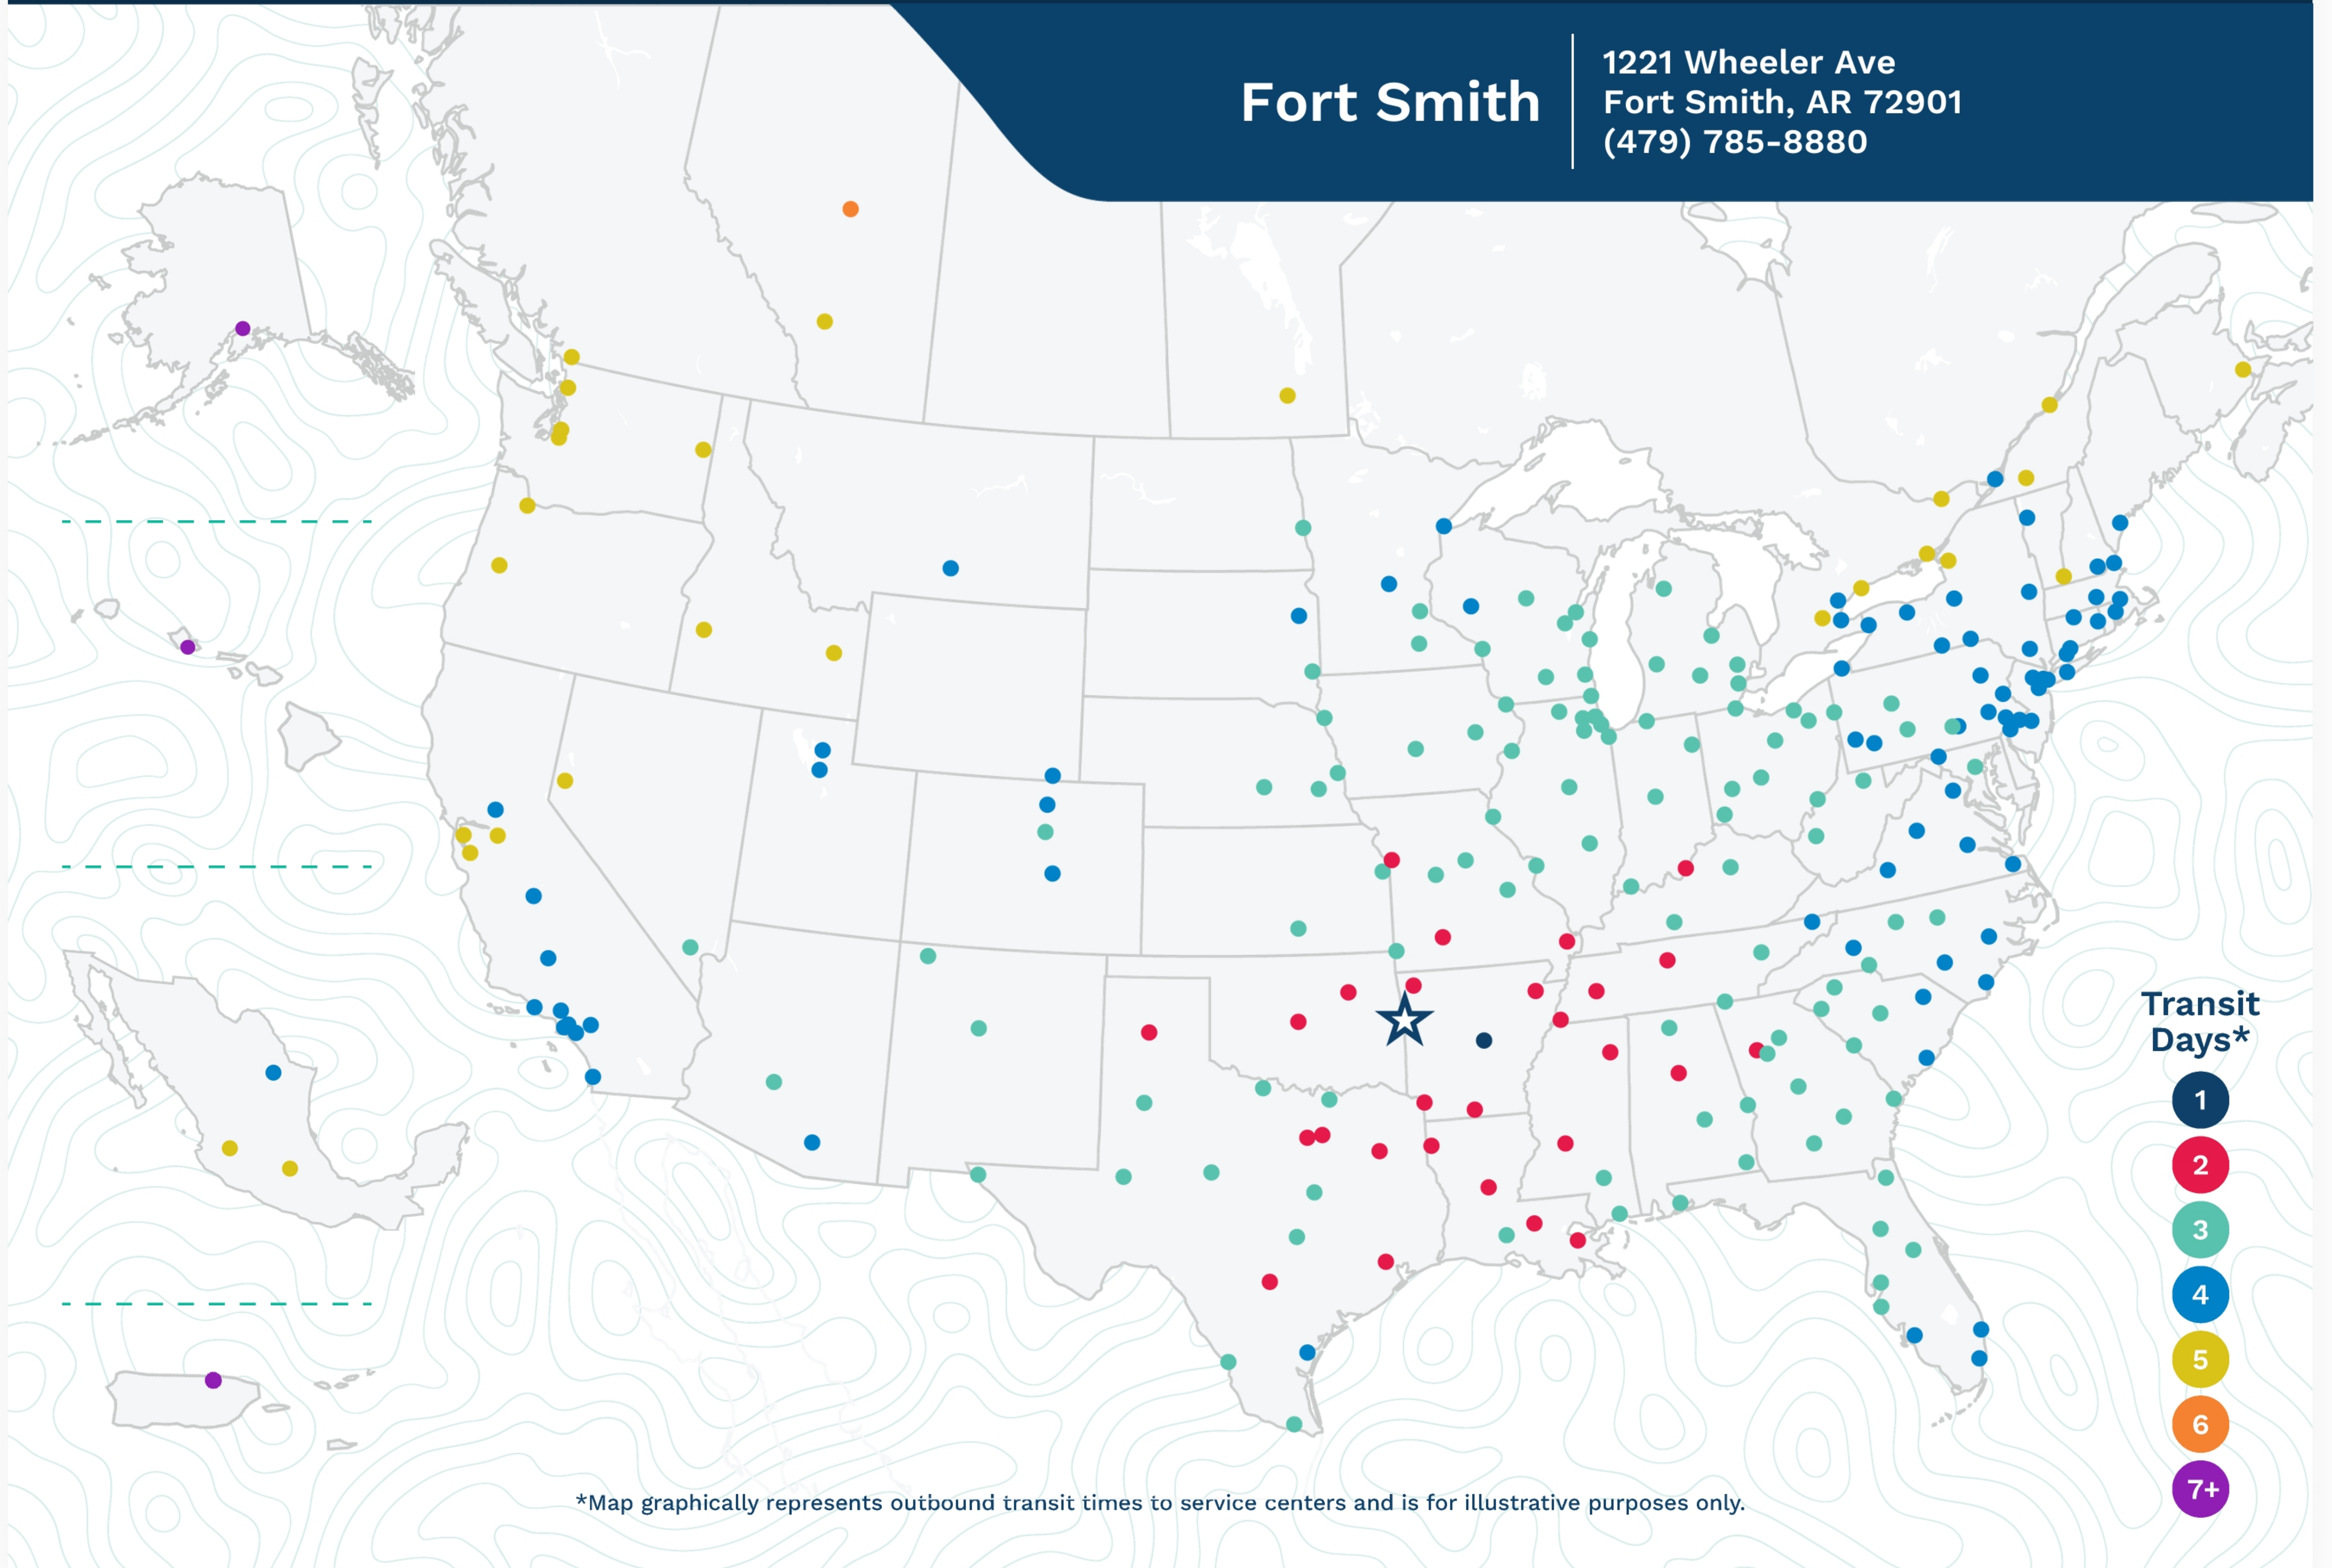

Advertised Transit Times

via the ABF Freight® Network

Fort Smith

1221 Wheeler Ave
Fort Smith, AR 72901
(479) 785-8880

*Map graphically represents outbound transit times to service centers and is for illustrative purposes only.